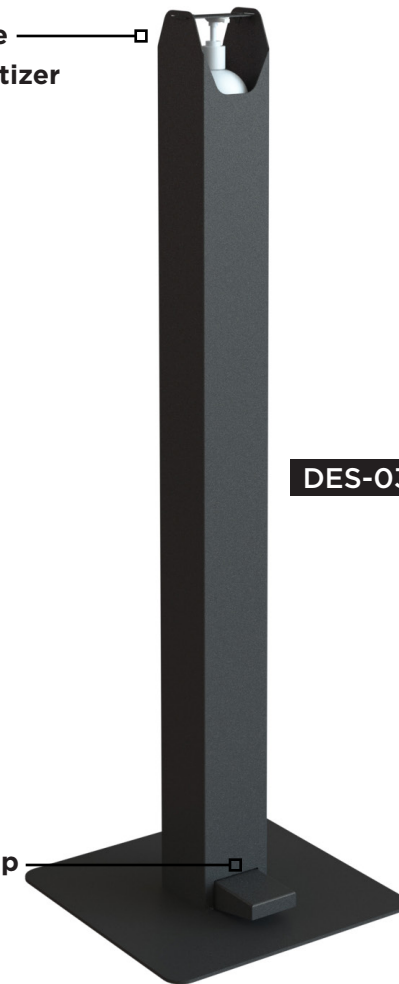

Foot Pump

Note: Sanitizer fluid not included.

Sterilcoat: Germicidal Powder Coating available by request. Additional costs may apply.