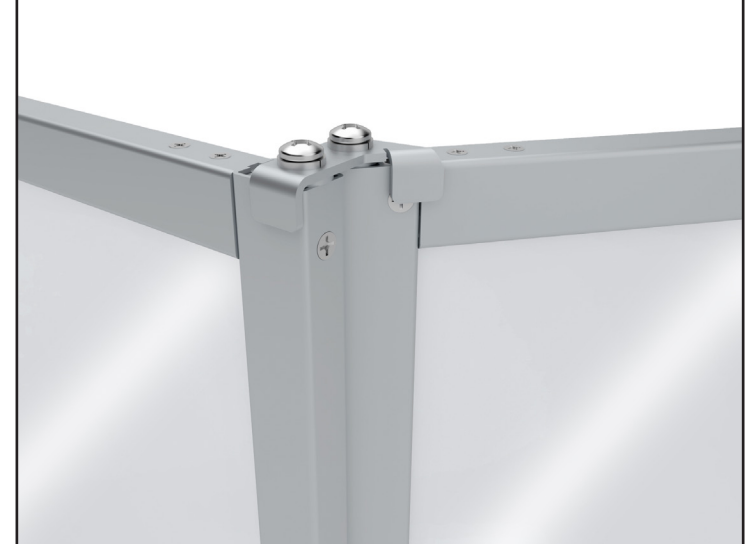

Sterilcoat: Germicidal Powder Coating available by request. Additional costs may apply.