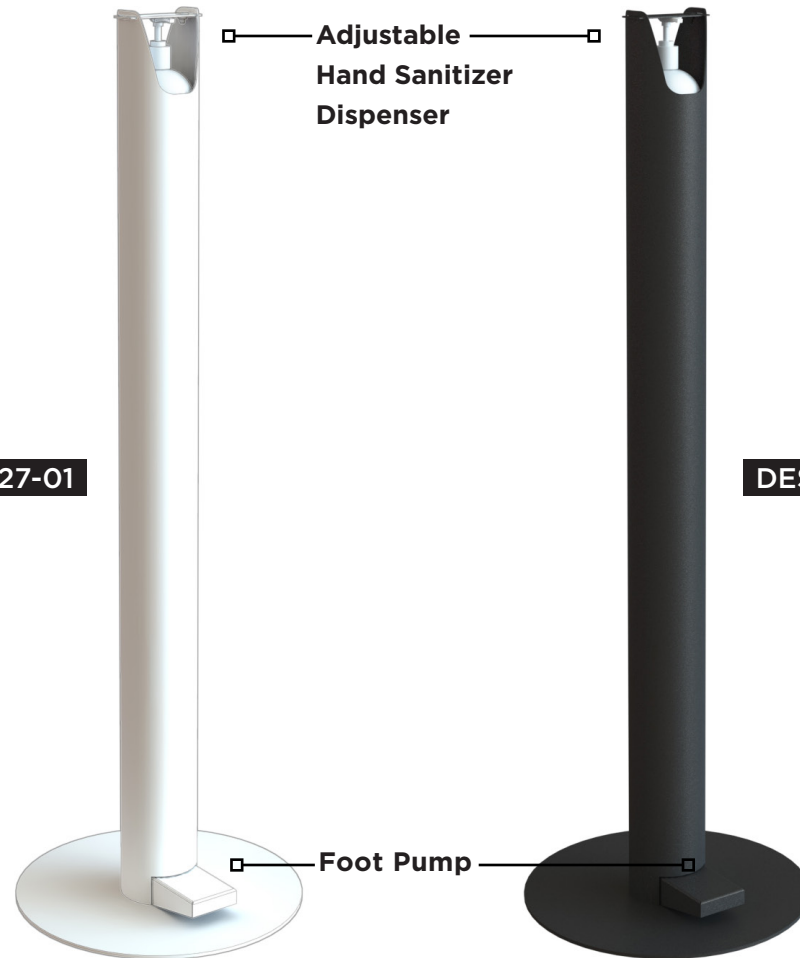

FOOT OPERATED HAND SANITIZER STAND

Keeping essential workers and clients safe.

PRODUCT SPECIFICATIONS:

- **Material:** Steel
- **Finish:** Available in various custom colors
- Adjustable to accommodate different dispensing bottle heights
- No contact - engage foot pedal to activate manual dispenser
- Pricing on demand

DES-03727 | L 15" | W 15" | H 46.25"

Email for pricing and lead times:
sales@artitalia.com

VIDEO
INSTALLATION

DES-03727-01

DES-03727-02

Note: Sanitizer fluid not included.

Sterilcoat: Germicidal Powder Coating available by request. Additional costs may apply.