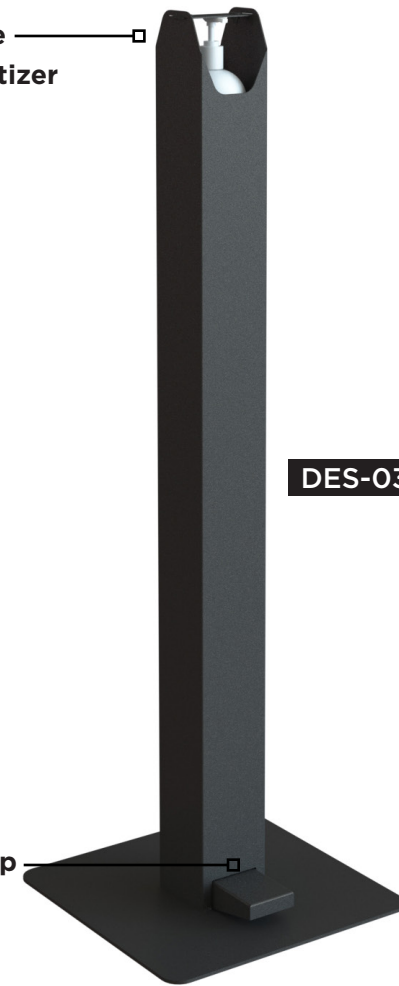

Foot Pump

Note: Sanitizer fluid not included.

Sterilcoat: Germicidal Powder Coating available by request. Additional costs may apply.