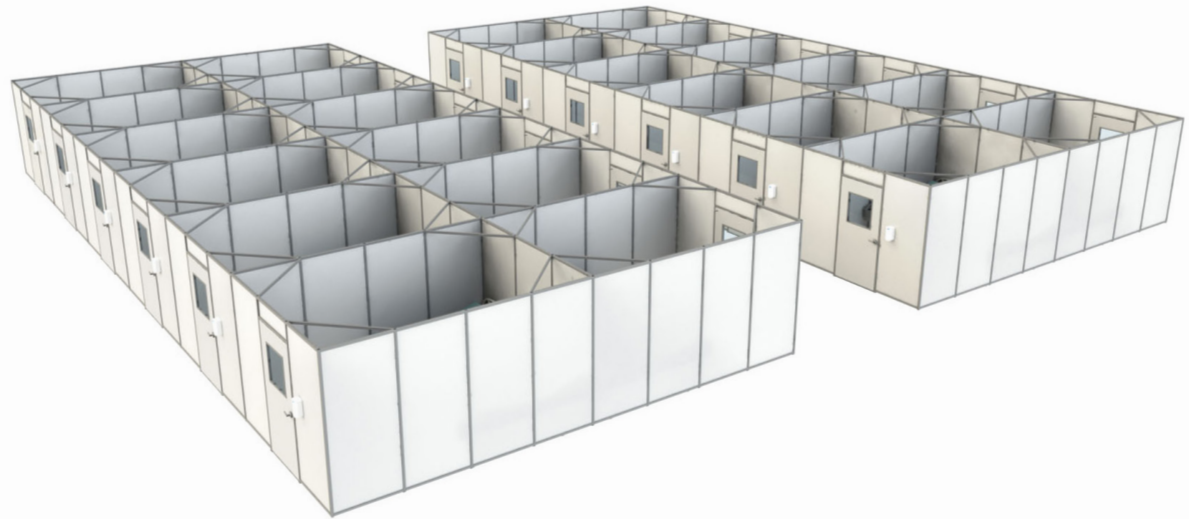

AURA[®]
WALL
SYSTEM

TEMPORARY MODULAR ROOMS

Modular wall system allows for temporary rooms to be erected during room shortages.

PRODUCT SPECIFICATIONS:

- **Material:** Metal
- **Finish:** Powder coated metal
- Fully customizable wall configurations
- Easy to assemble and install
- Custom sizes available
- Furniture and medical carts available
- Pricing on demand

INTD-00043 overall height of 94"

Email for pricing and lead times:
sales@artitalia.com

INTD-00043

Sterilcoat: Germicidal Powder Coating available by request. Additional costs may apply.

DIGITAL BROCHURE
AURA WALL SYSTEM

VIDEO
AURA WALL INSTALLATION

TEMPORARY MODULAR ROOM

The Aura Wall System from Artitalia Group was originally designed as a flexible and modular wall system that could be prefabricated and easily erected in-store to create rooms large enough to hold stock and/or can be scaled down to as small as an additional fitting room.

With the current strain of Coronavirus, this system can be used to house various items or equipment, and can be placed within the “social distancing” guidelines. This system allows for quick installation with limited installers.