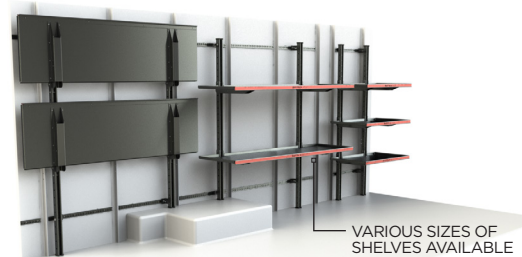

VARIOUS CONFIGURATIONS

ART-1472
AGM-006

sales@artitalia.com | artitalia.com | 1.800.644.7595
Revision Date: 03.03.2023