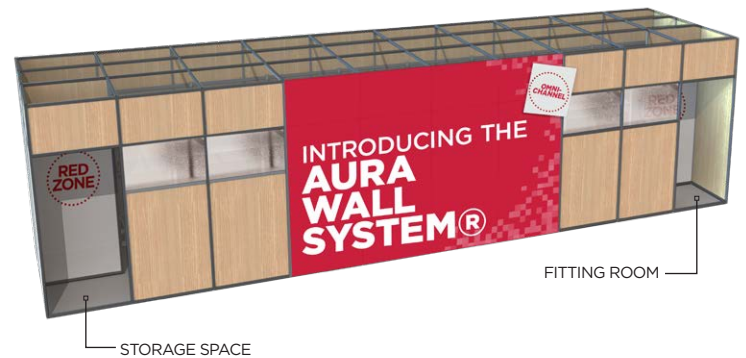

ART-1499
AGM-012

sales@artitalia.com | artitalia.com | 1.800.644.7595
US Patent No.: 11,592,879 CA: Patent Pending | Revision Date: 26.05.2023