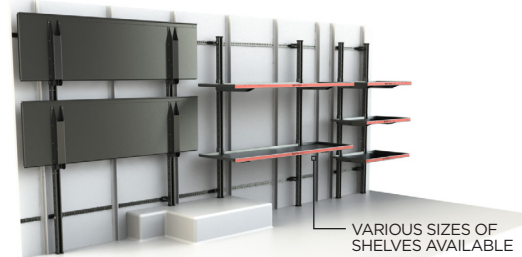

VARIOUS CONFIGURATIONS

ART-1472
AGM-006

sales@artitalia.com | artitalia.com | 1.800.644.7595
Revision Date: 03.03.2023